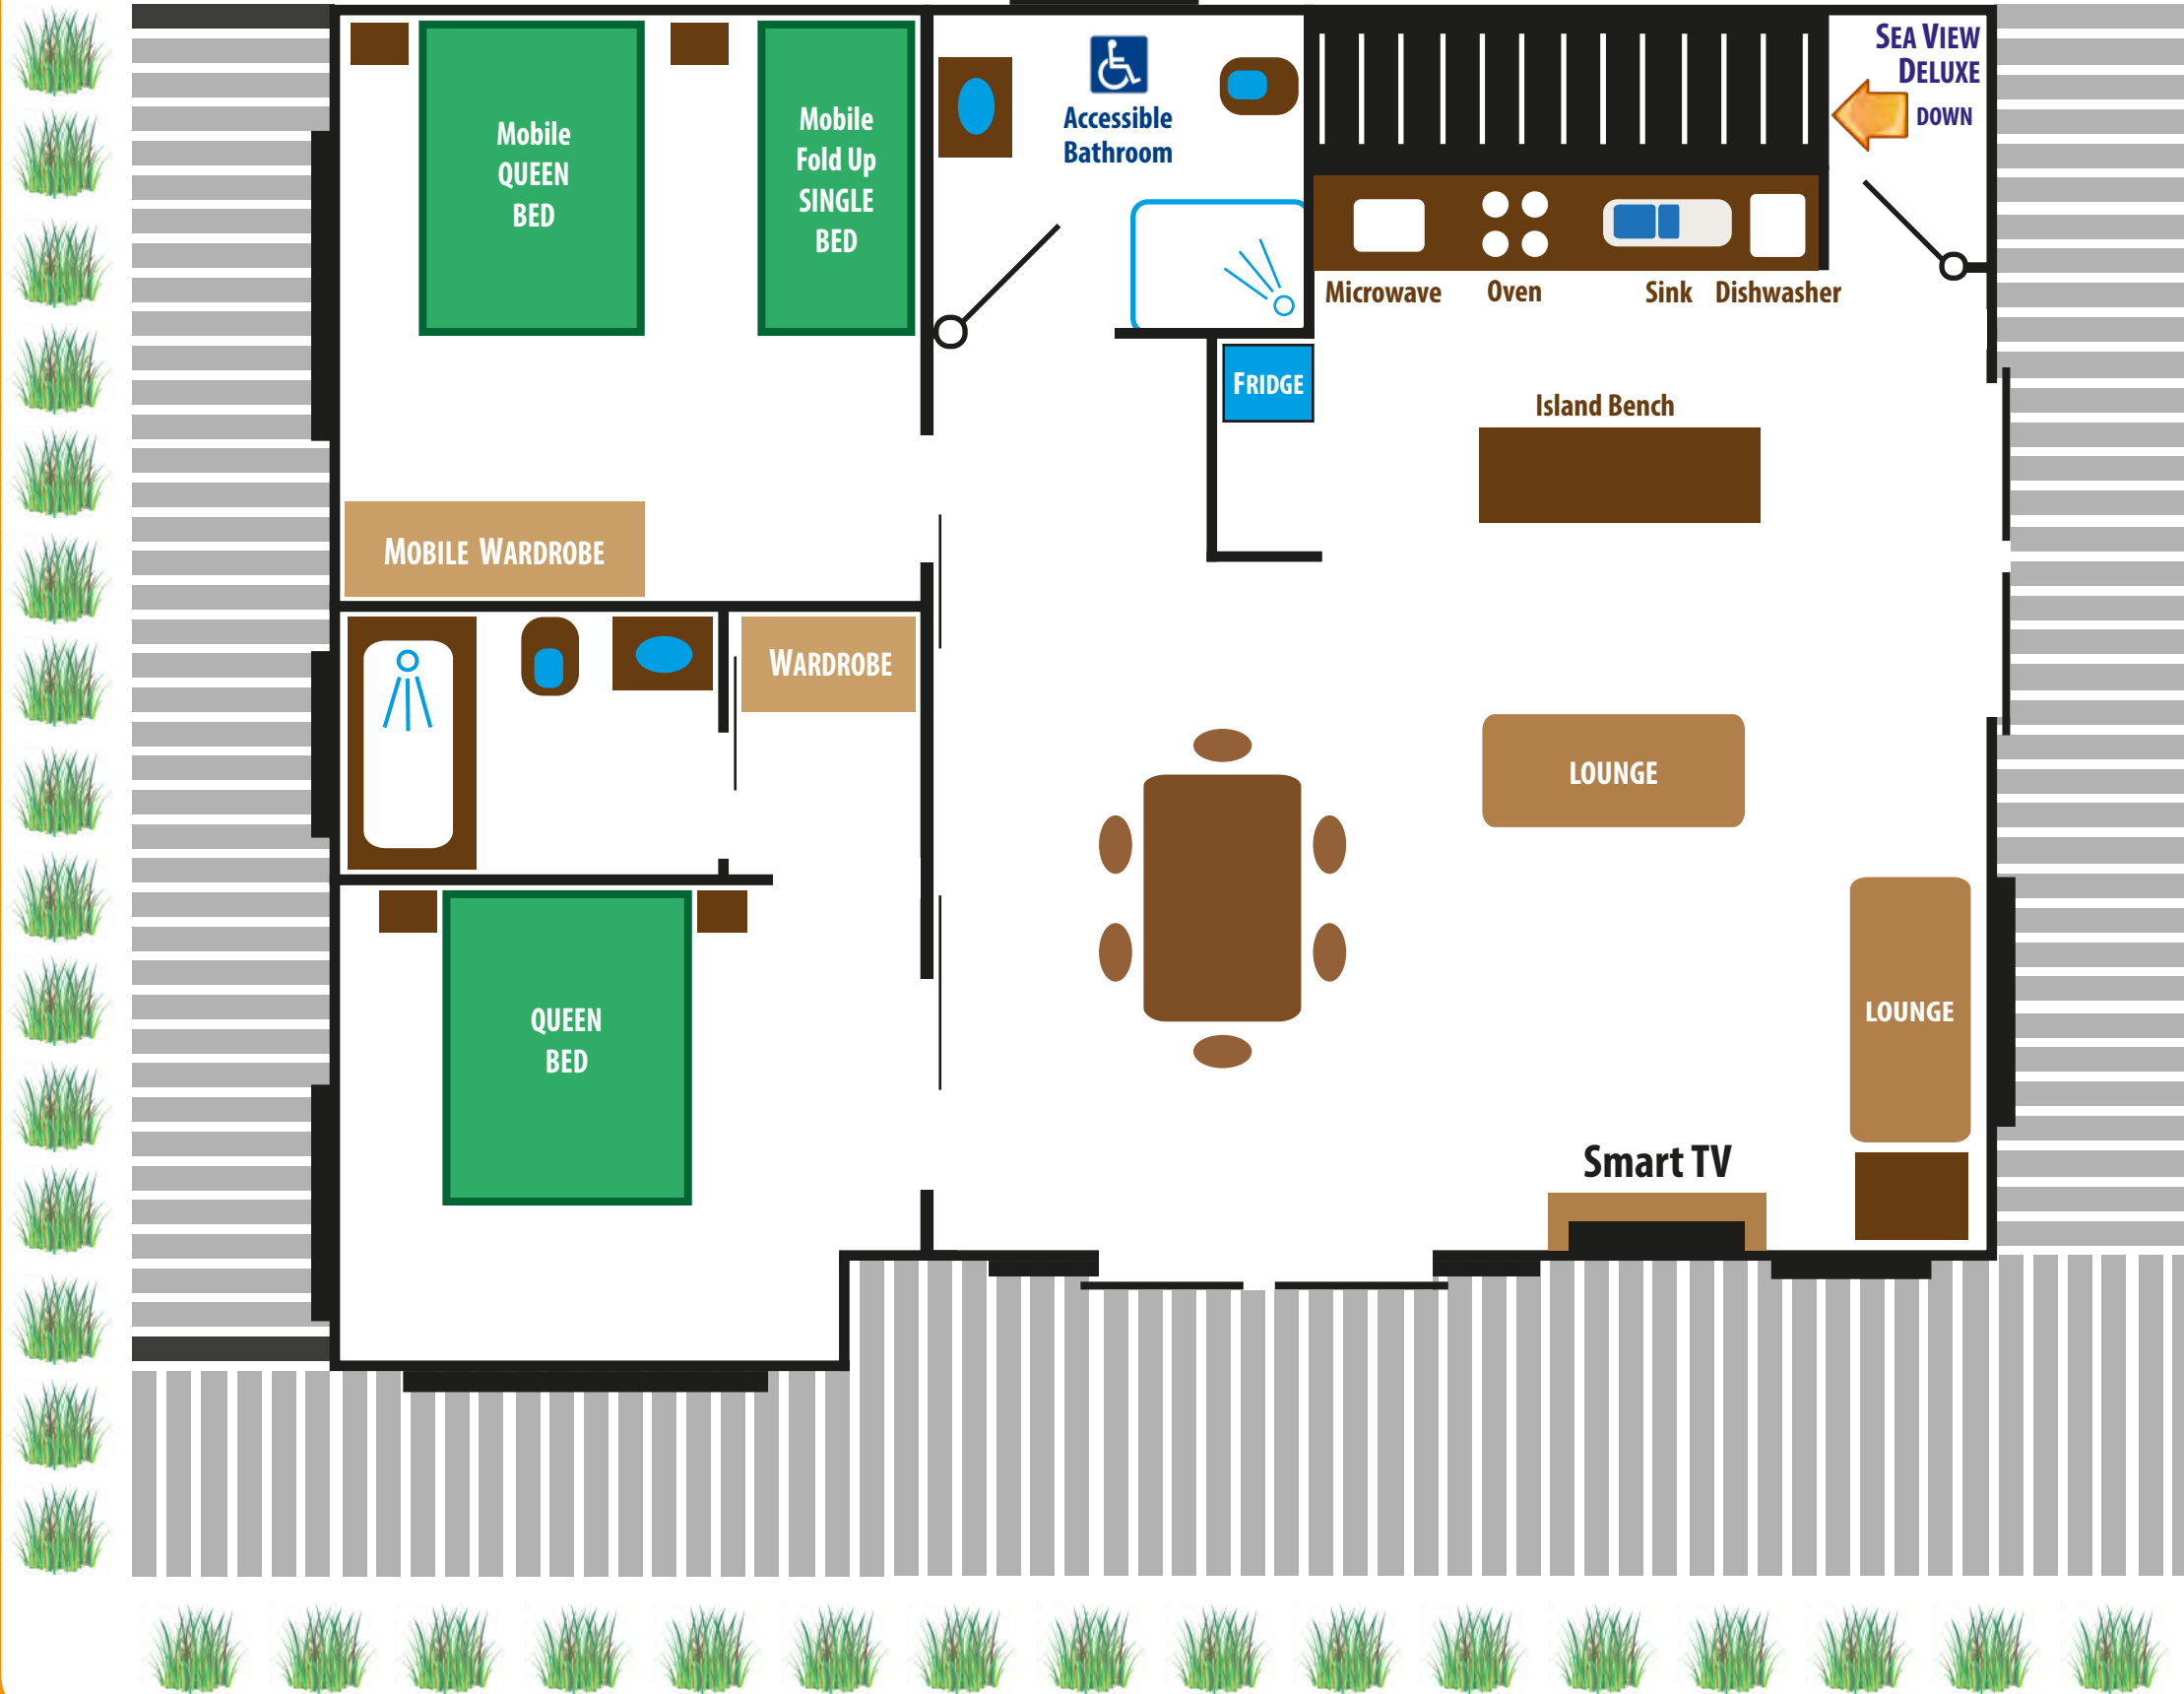

www.SunriseOnFalie.com.au

+61 (0) 417 897 715

Stay@SunriseOnFalie.com.au

Layout, Design and Fixtures great also for people with disabilities, including wheelchairs.

RAMP UP TO PENTHOUSE DECK FROM CARPARK

APARTMENT 3 Penthouse Retreat

15 Falie Court
American River
Kangaroo Island
South Australia 5221